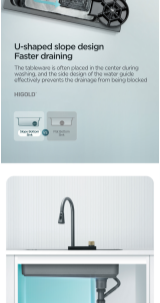

Gold C position, 1 for everyone

One sink solution for washing cutting and draining

Solve the space limitation of small apartments and optimize the function of the sink. Reduce the occupation of the countertop area, high-efficient food preparation

HIGOLD®

Washing area

Soaking area

Cutting area

3D Embossed Scratch-resistant and wear-resistant

Upgraded 3D embossing, higher density and less sticky oil. The texture can reduce the contact area between the tableware and the sink, and it is not only stain-resistant but also scotch-resistant

HIGOLD®